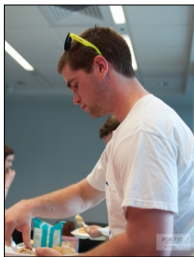

"A Tradition of Excellence"

Σigma Chapter

5th Semi-Annual Cultural Pot Luck

Released: Monday May 6, 2013

FOX
FIX

The Sigma Chapter's Cultural Pot Luck is a semi-annual social event where students can enjoy and learn about the cultural backgrounds of their fellow members. On Tuesday, April 16, 2013, all attendees were encouraged to bring a dish that is representative of their cultural background or to come try a variety of different foods. Those who prepared a dish were asked to describe what they made and its cultural significance. All attendees were treated to appetizers, dinners, and desserts made by fellow members and faculty representing their cultural backgrounds. Those who brought food enjoyed all dishes free of charge. Those who attended without bringing a dish were asked for a small donation towards our charity of choice.